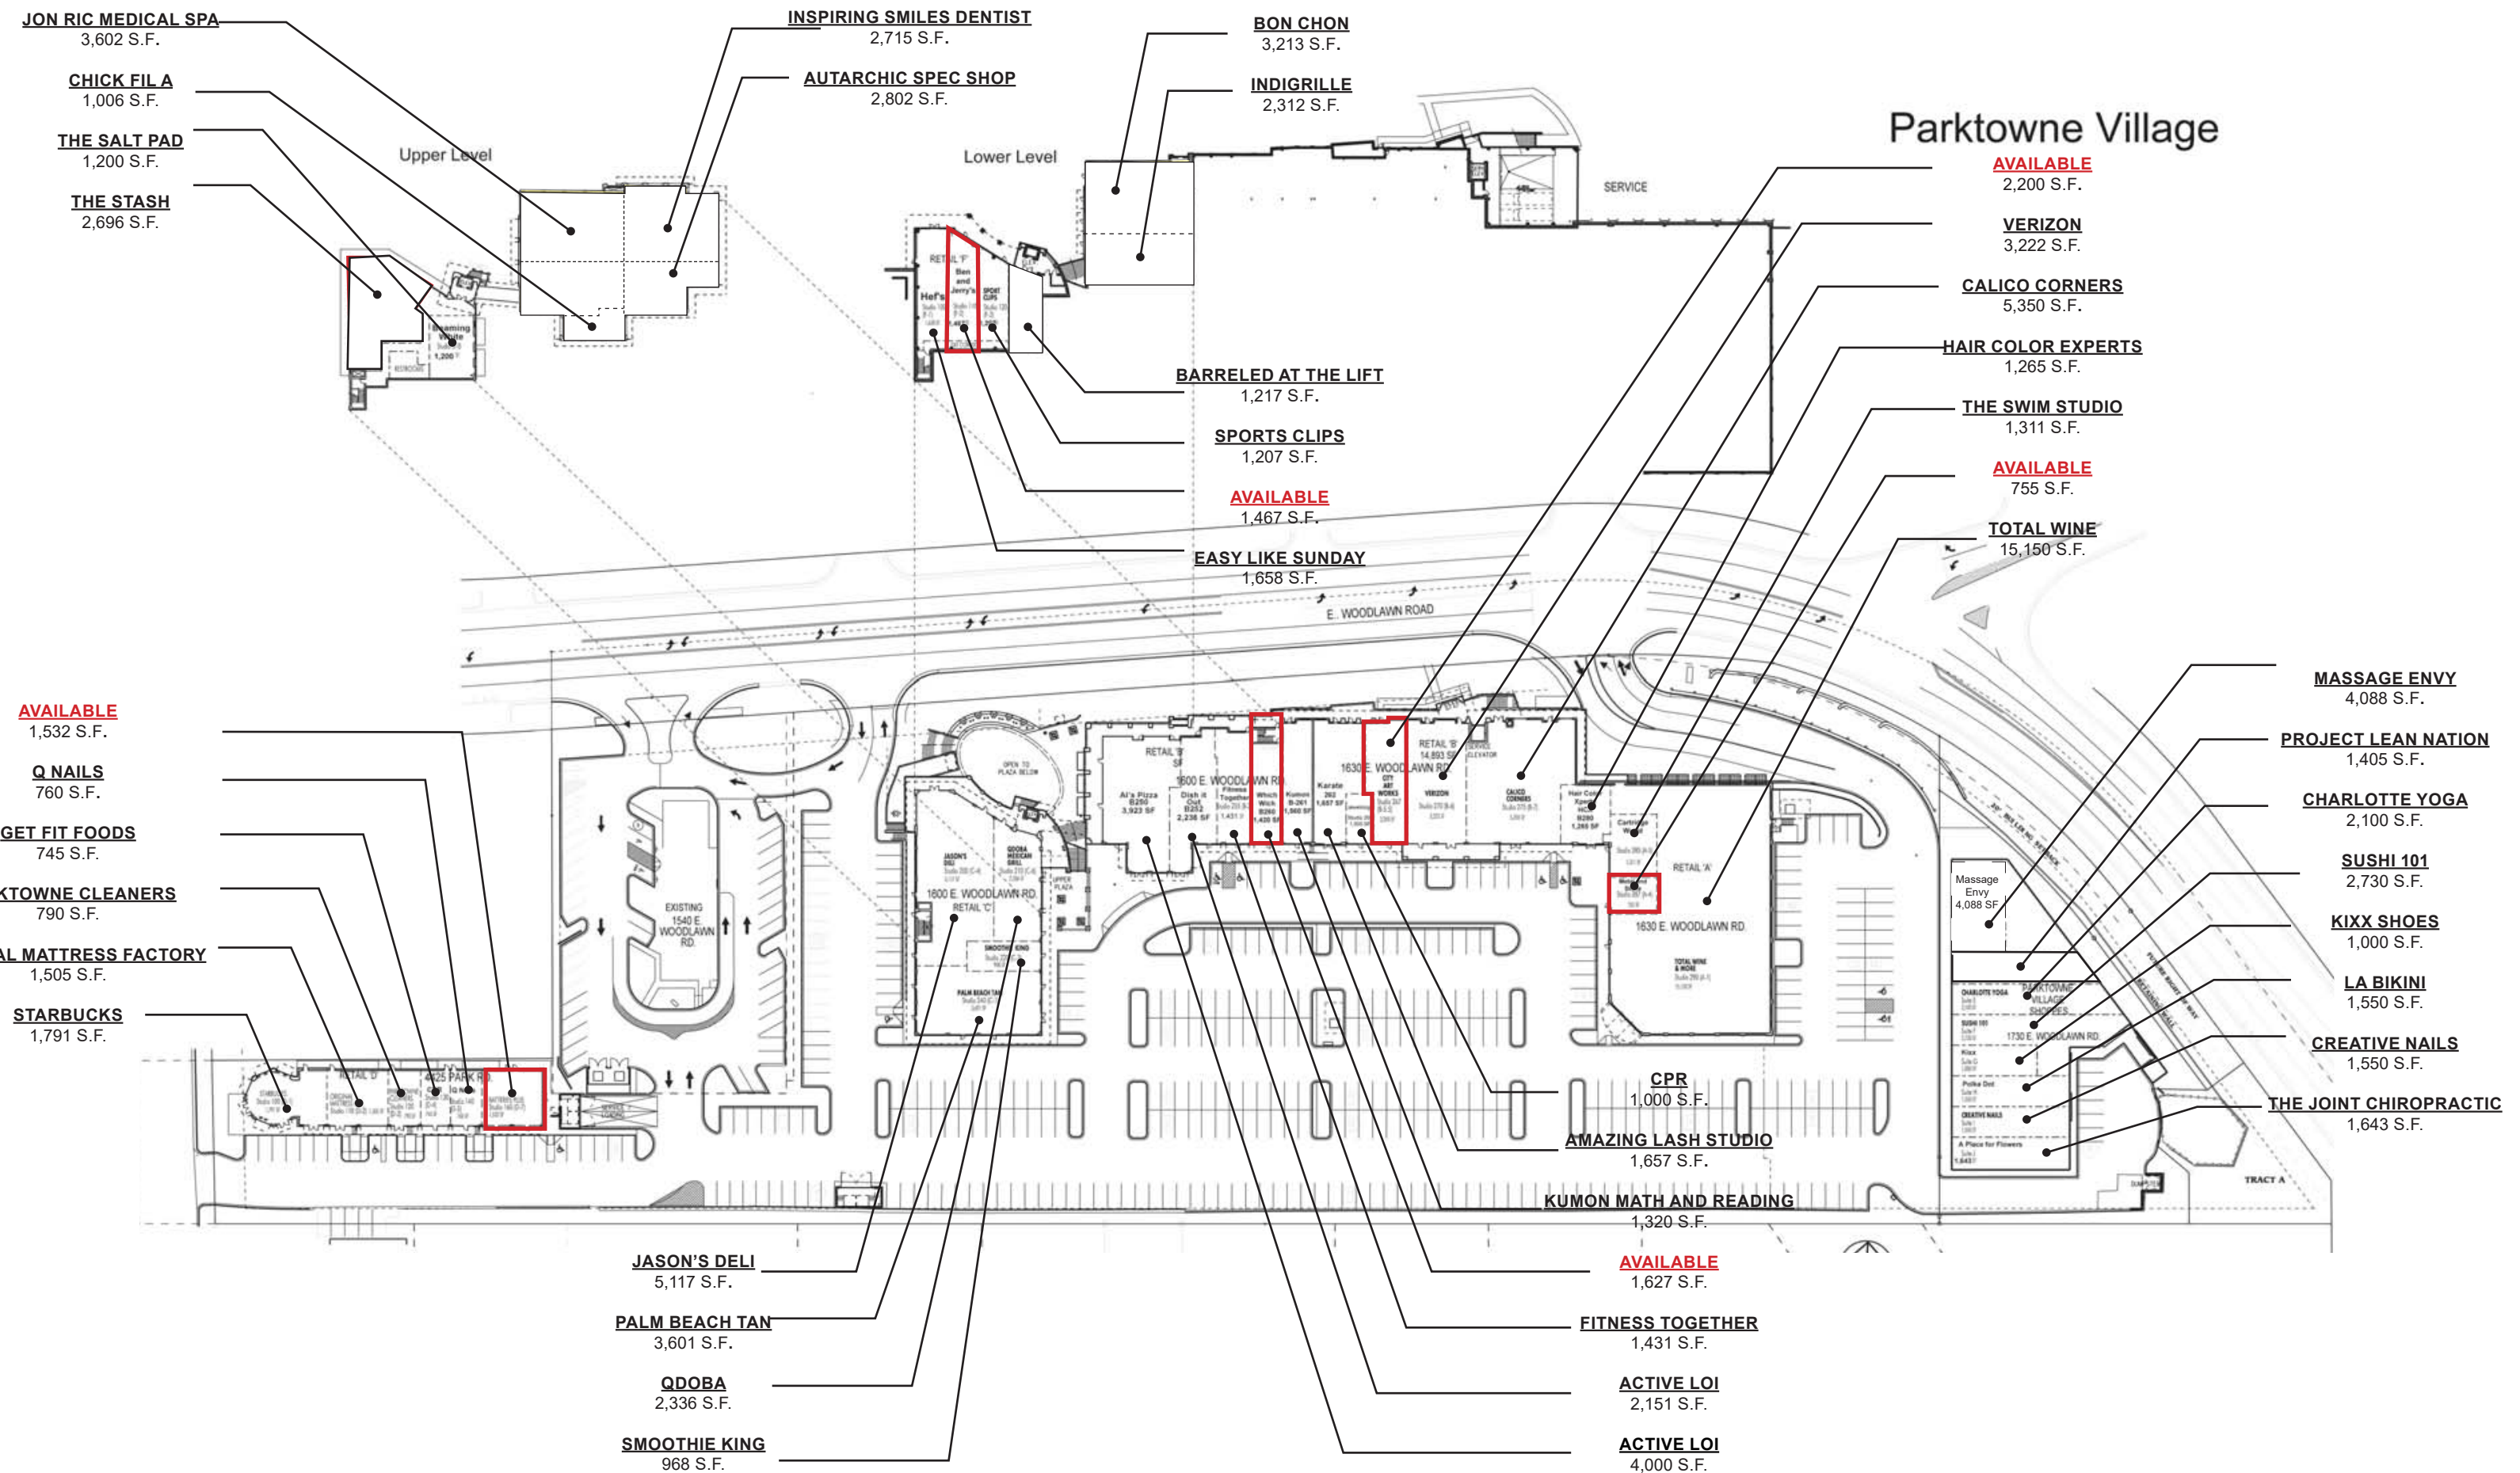

Parktowne Village

JON RIC MEDICAL SPA
3,602 S.F.

CHICK FIL A
1,006 S.F.

THE SALT PAD
1,200 S.F.

THE STASH
2,696 S.F.

INSPIRING SMILES DENTIST
2,715 S.F.

AUTARCHIC SPEC SHOP
2,802 S.F.

BON CHON
3,213 S.F.

INDIGRILLE
2,312 S.F.

AVAILABLE
2,200 S.F.

VERIZON
3,222 S.F.

CALICO CORNERS
5,350 S.F.

HAIR COLOR EXPERTS
1,265 S.F.

THE SWIM STUDIO
1,311 S.F.

AVAILABLE
755 S.F.

TOTAL WINE
15,150 S.F.

BARRELED AT THE LIFT
1,217 S.F.

SPORTS CLIPS
1,207 S.F.

AVAILABLE
1,467 S.F.

EASY LIKE SUNDAY
1,658 S.F.

AVAILABLE
1,532 S.F.

Q NAILS
760 S.F.

GET FIT FOODS
745 S.F.

PARKTOWNE CLEANERS
790 S.F.

ORIGINAL MATTRESS FACTORY
1,505 S.F.

STARBUCKS
1,791 S.F.

MESSAGE ENVY
4,088 S.F.

PROJECT LEAN NATION
1,405 S.F.

CHARLOTTE YOGA
2,100 S.F.

SUSHI 101
2,730 S.F.

KIXX SHOES
1,000 S.F.

LA BIKINI
1,550 S.F.