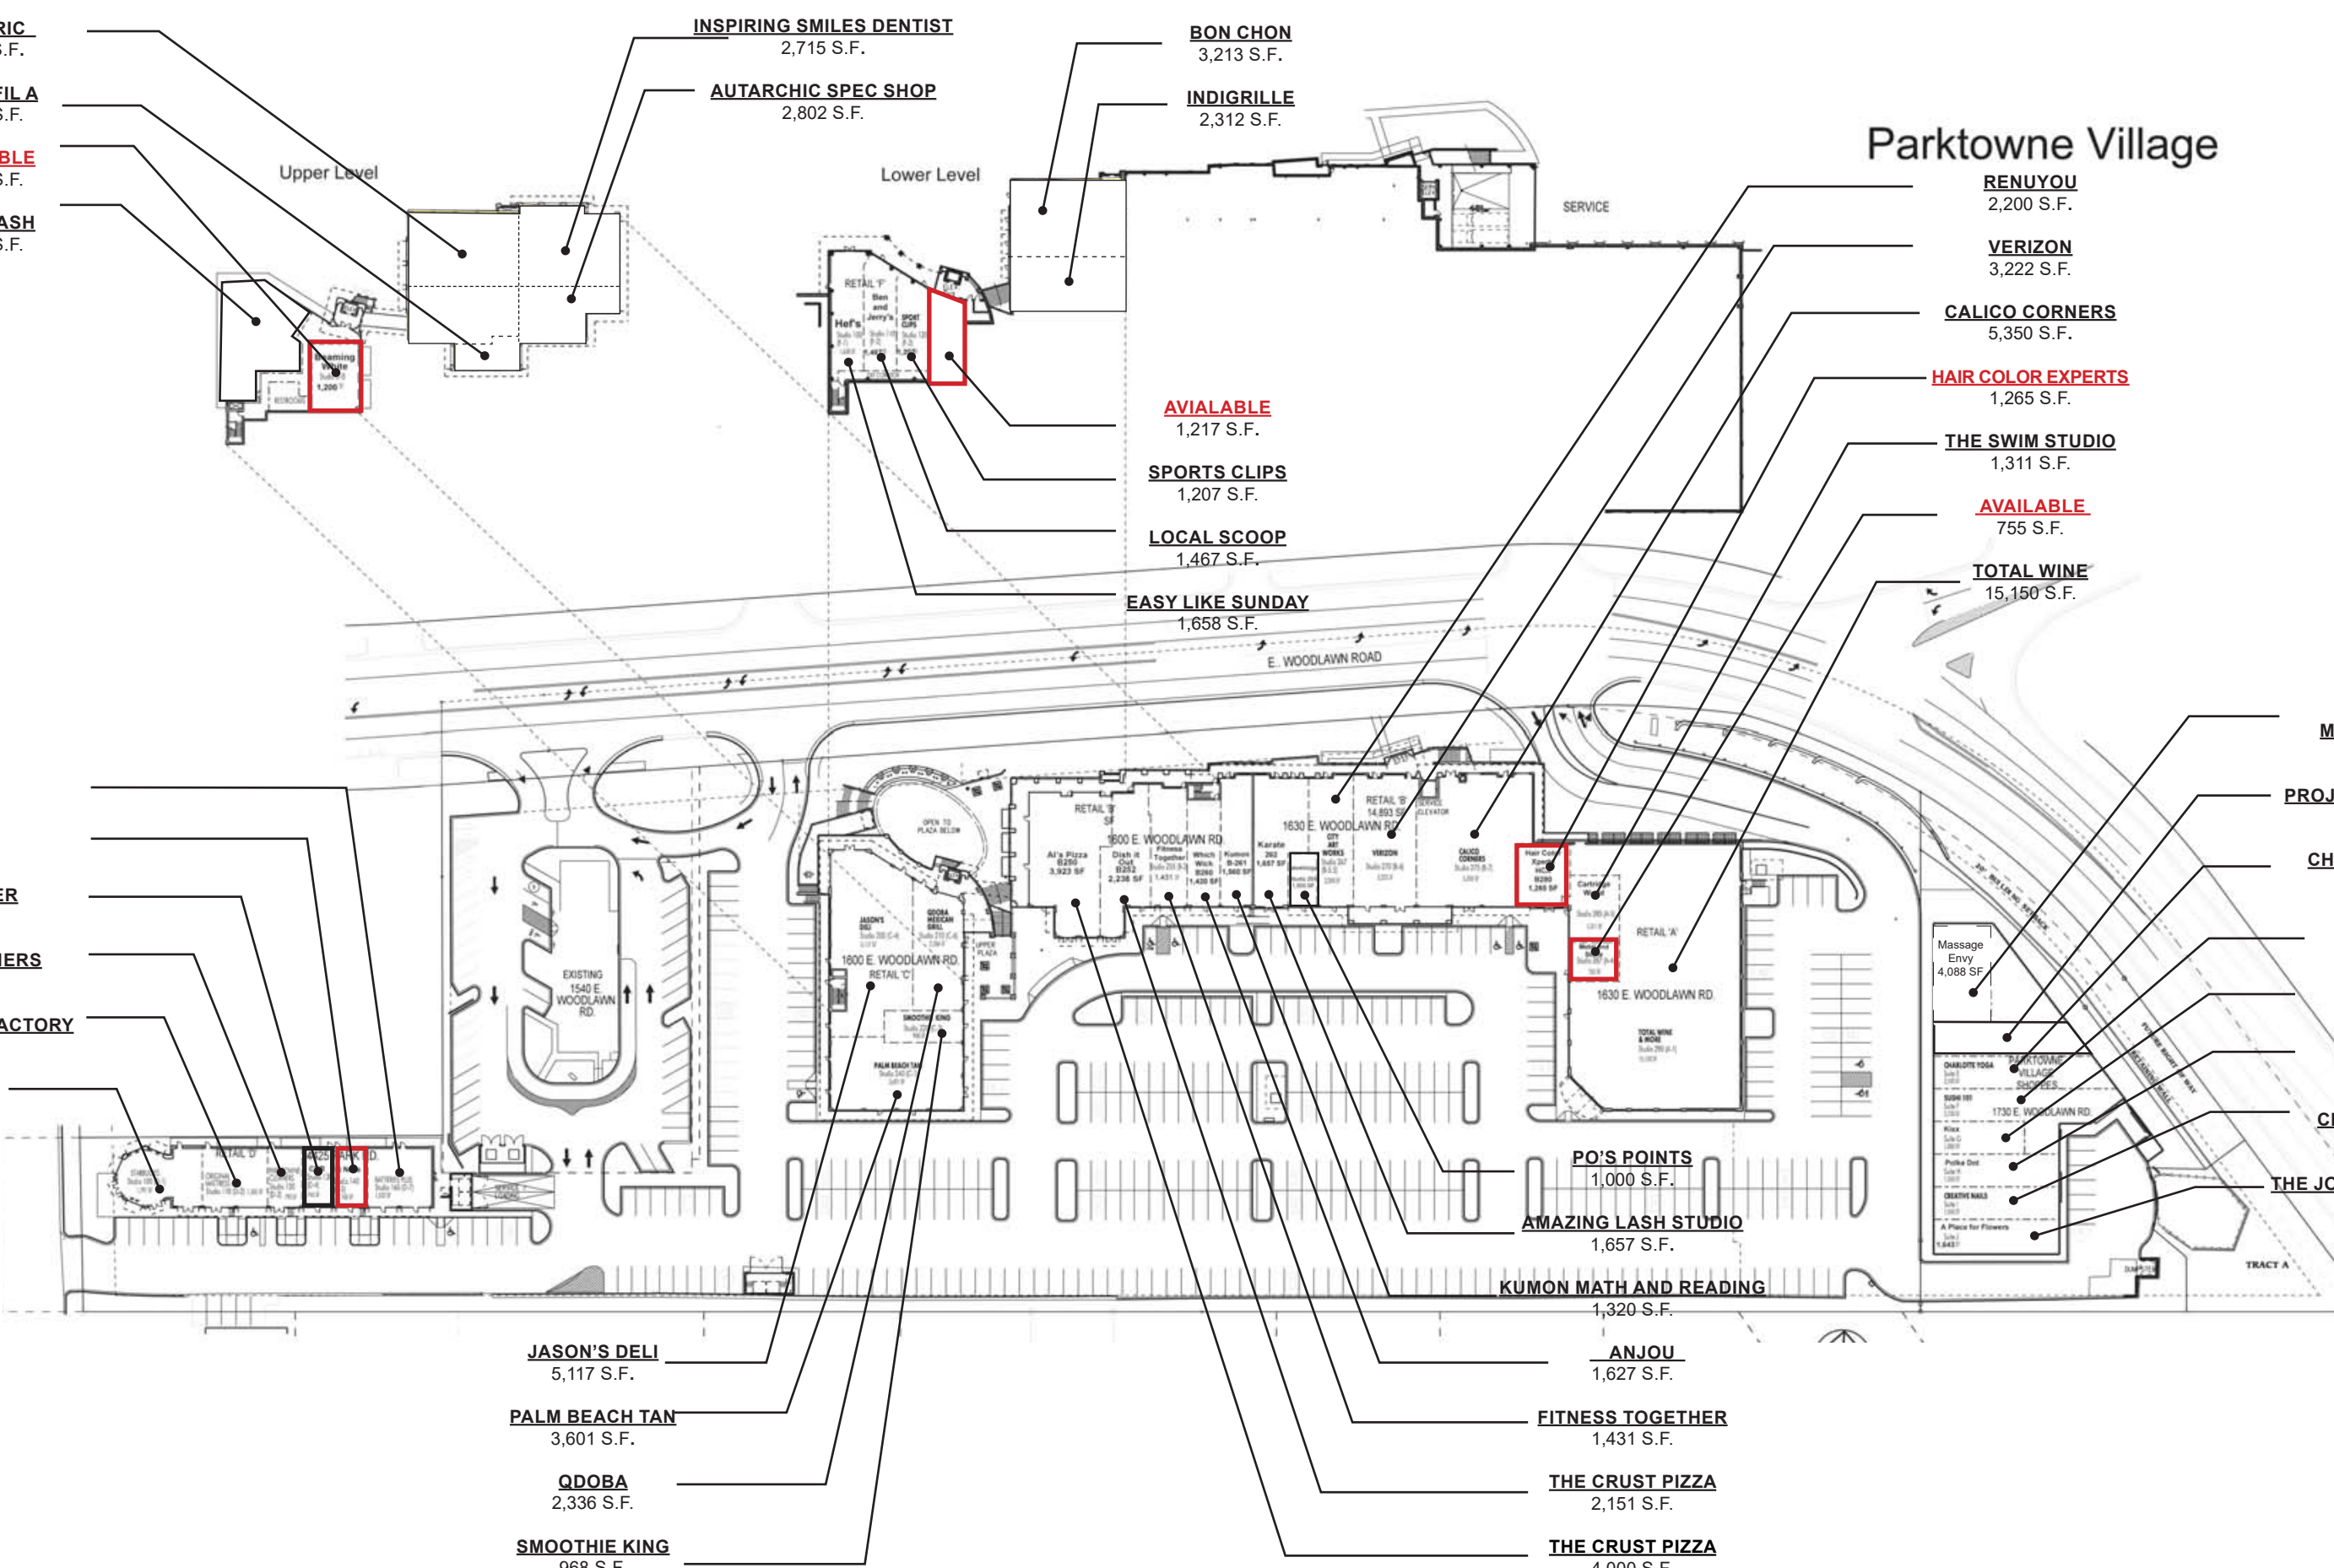

Parktowne Village

JON RIC
3,602 S.F.

CHICK FIL A
1,006 S.F.

AVAILABLE
1,200 S.F.

THE STASH
2,696 S.F.

INSPIRING SMILES DENTIST
2,715 S.F.

AUTARCHIC SPEC SHOP
2,802 S.F.

BON CHON
3,213 S.F.

INDIGRILLE
2,312 S.F.

RENUYOU
2,200 S.F.

VERIZON
3,222 S.F.

CALICO CORNERS
5,350 S.F.

HAIR COLOR EXPERTS
1,265 S.F.

THE SWIM STUDIO
1,311 S.F.

AVAILABLE
755 S.F.

TOTAL WINE
15,150 S.F.

KIXX SHOES
1,000 S.F.

LA BIKINI
1,550 S.F.

CREATIVE NAILS
1,550 S.F.

THE JOINT CHIROPRACTIC
1,643 S.F.

Q NAILS
1,532 S.F.

AVAILABLE
760 S.F.

SANTANA LEATHER
745 S.F.

PARKTOWNE CLEANERS
790 S.F.

ORIGINAL MATTRESS FACTORY
1,505 S.F.

STARBUCKS
1,791 S.F.

JASON'S DELI
5,117 S.F.

PALM BEACH TAN
3,601 S.F.

QDOBA
2,336 S.F.

SMOOTHIE KING
968 S.F.

PO'S POINTS
1,000 S.F.

AMAZING LASH STUDIO
1,657 S.F.