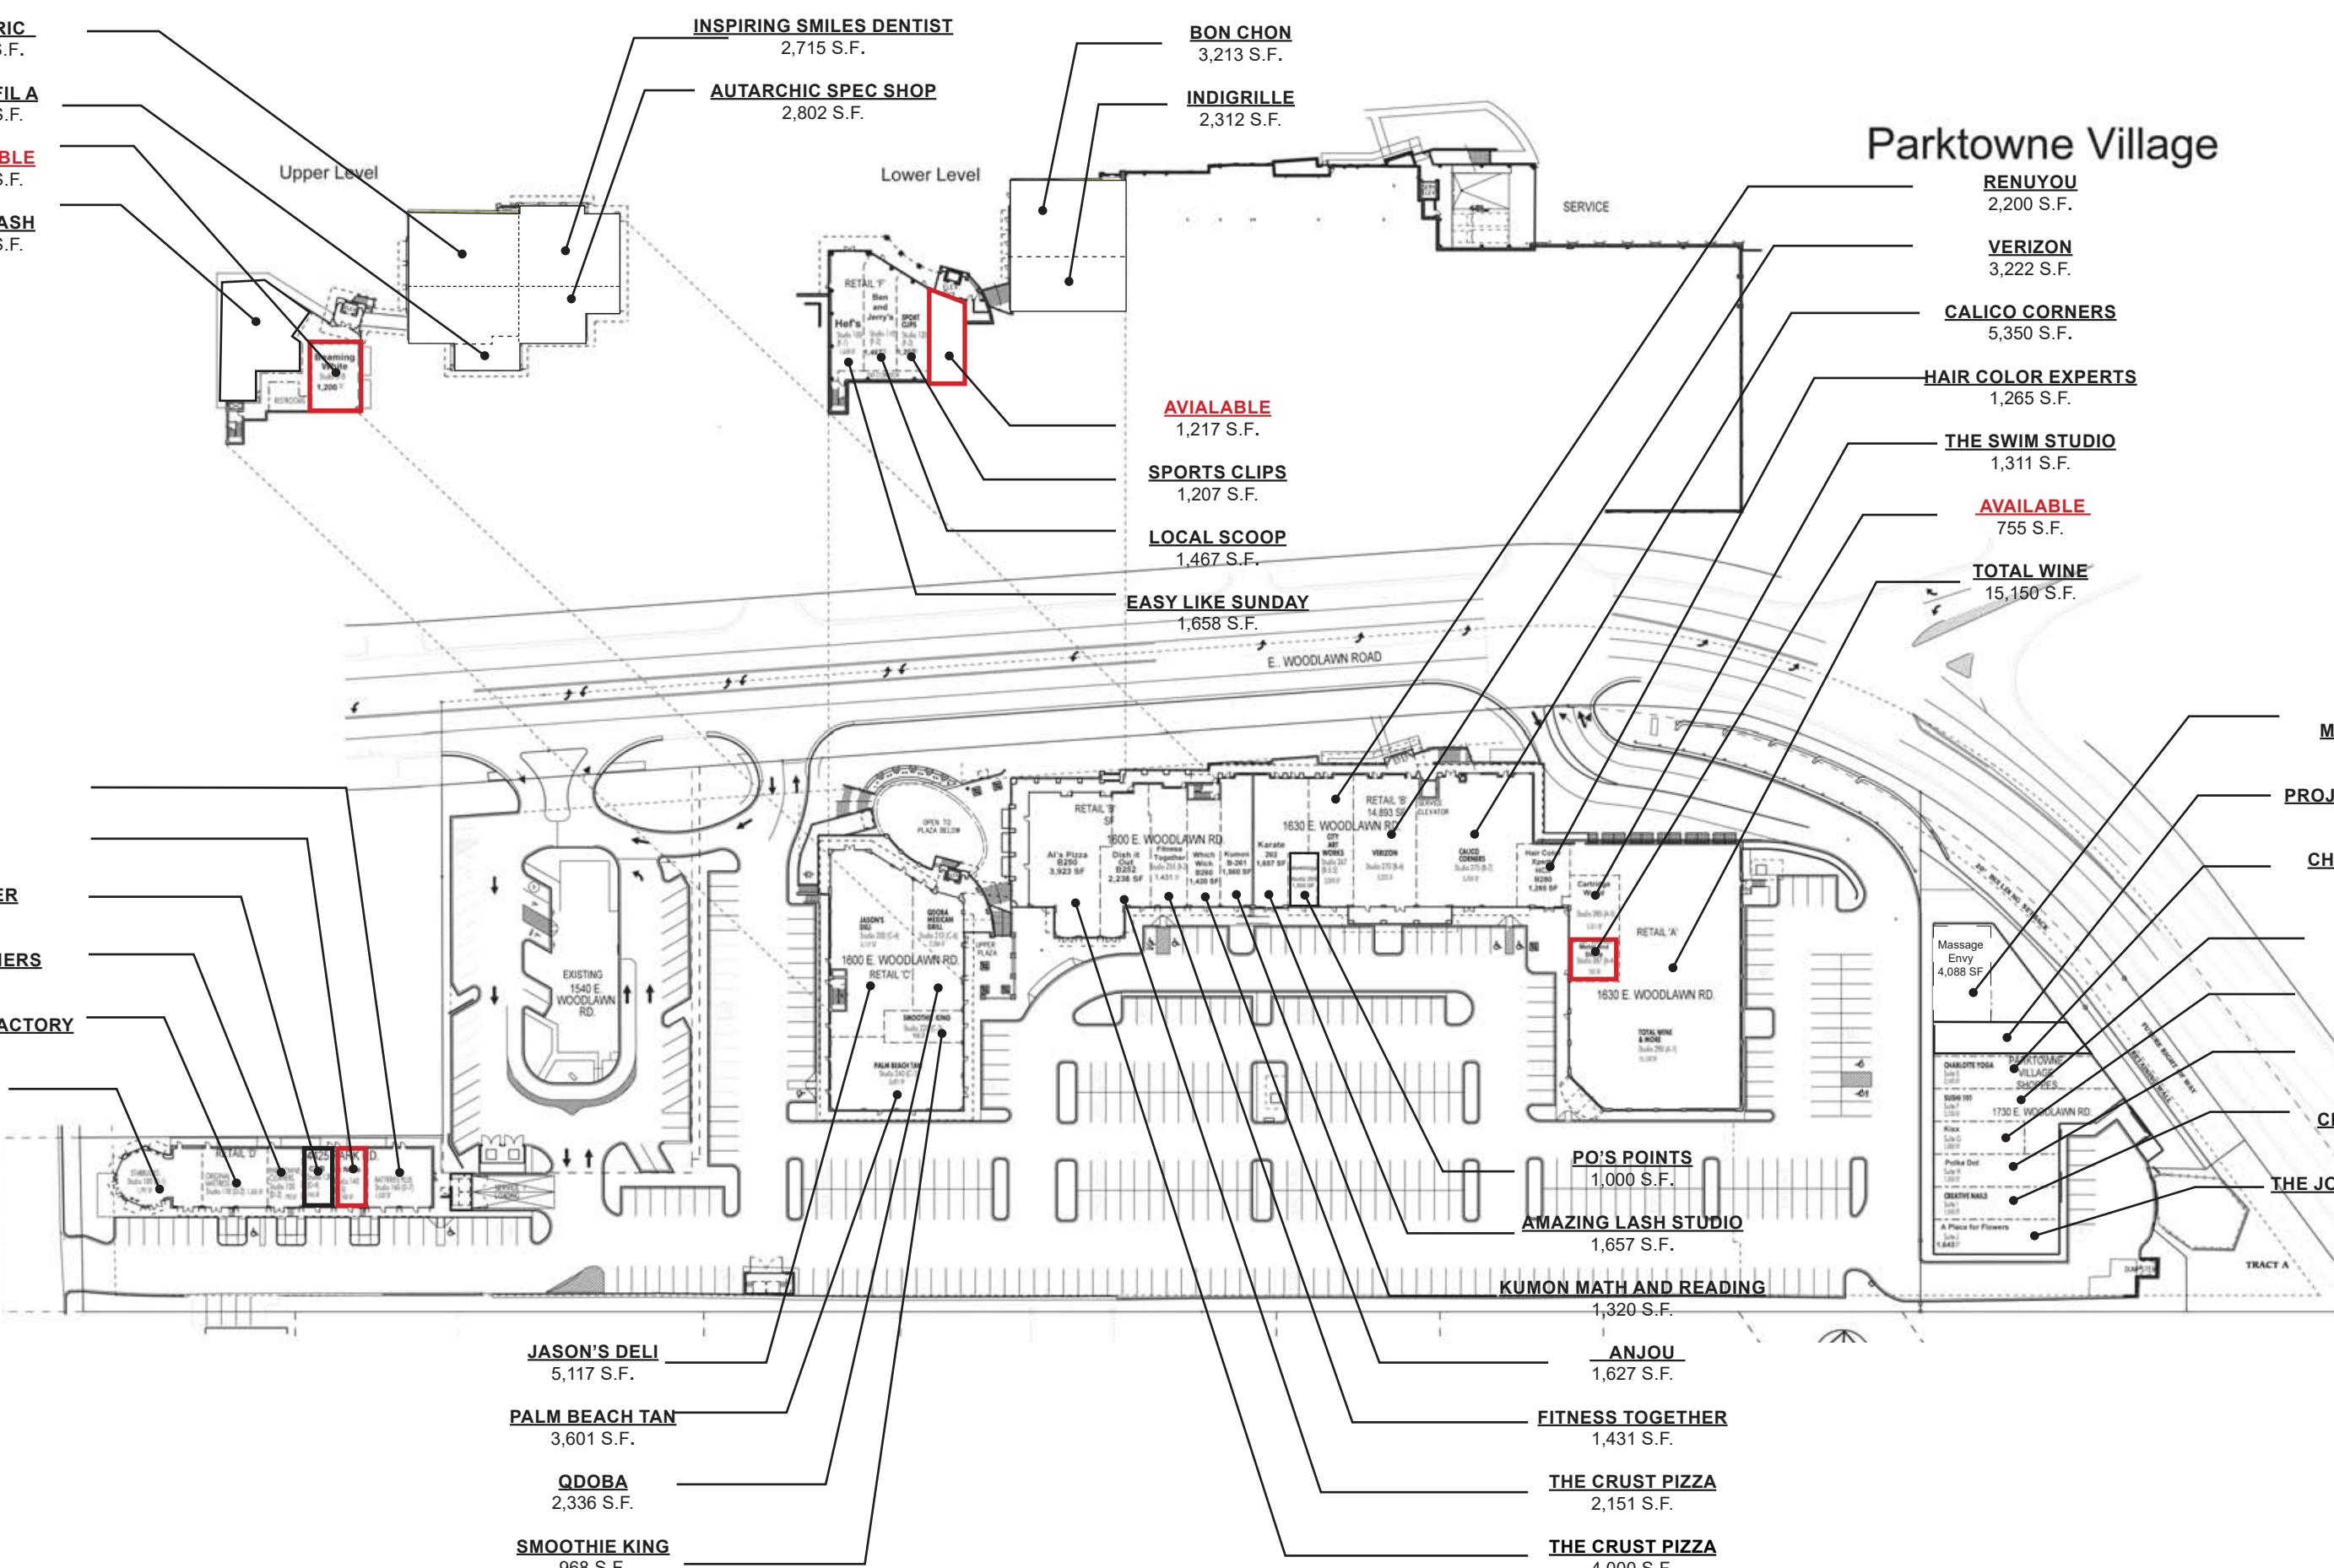

Parktowne Village

JON RIC
3,602 S.F.

CHICK FIL A
1,006 S.F.

AVAILABLE
1,200 S.F.

THE STASH
2,696 S.F.

INSPIRING SMILES DENTIST
2,715 S.F.

AUTARCHIC SPEC SHOP
2,802 S.F.

BON CHON
3,213 S.F.

INDIGRILLE
2,312 S.F.

RENUYOU
2,200 S.F.

VERIZON
3,222 S.F.

CALICO CORNERS
5,350 S.F.

HAIR COLOR EXPERTS
1,265 S.F.

THE SWIM STUDIO
1,311 S.F.

AVAILABLE
755 S.F.

TOTAL WINE
15,150 S.F.

KIXX SHOES
1,000 S.F.

LA BIKINI
1,550 S.F.

CREATIVE NAILS
1,550 S.F.

THE JOINT CHIROPRACTIC
1,643 S.F.

Q NAILS
1,532 S.F.

AVAILABLE
760 S.F.

SANTANA LEATHER
745 S.F.

PARKTOWNE CLEANERS
790 S.F.

ORIGINAL MATTRESS FACTORY
1,505 S.F.

STARBUCKS
1,791 S.F.

JASON'S DELI
5,117 S.F.

PALM BEACH TAN
3,601 S.F.

QDOBA
2,336 S.F.

SMOOTHIE KING
968 S.F.

PO'S POINTS
1,000 S.F.

AMAZING LASH STUDIO
1,657 S.F.